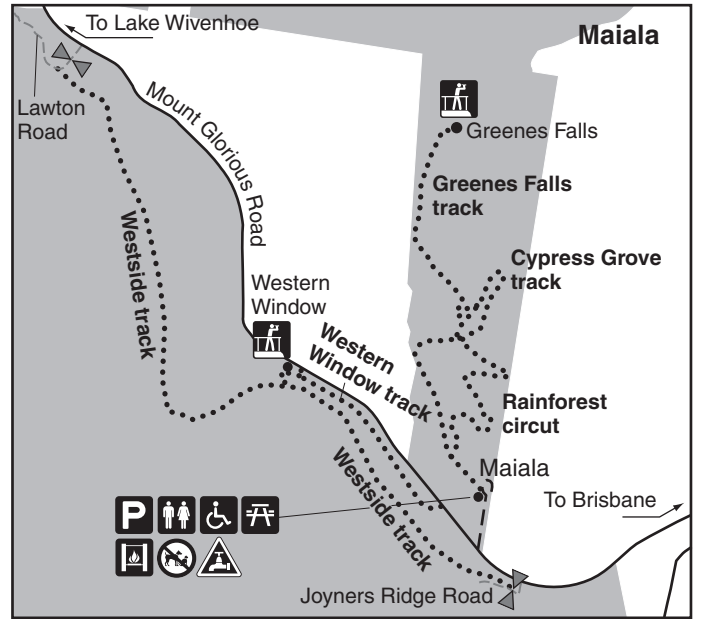

# D'Aguilar National Park map

## South D'Aguilar walking tracks

© State of Queensland. Queensland Parks and Wildlife Service, Department of National Parks, Recreation, Sport and Racing. MA517 September 2012