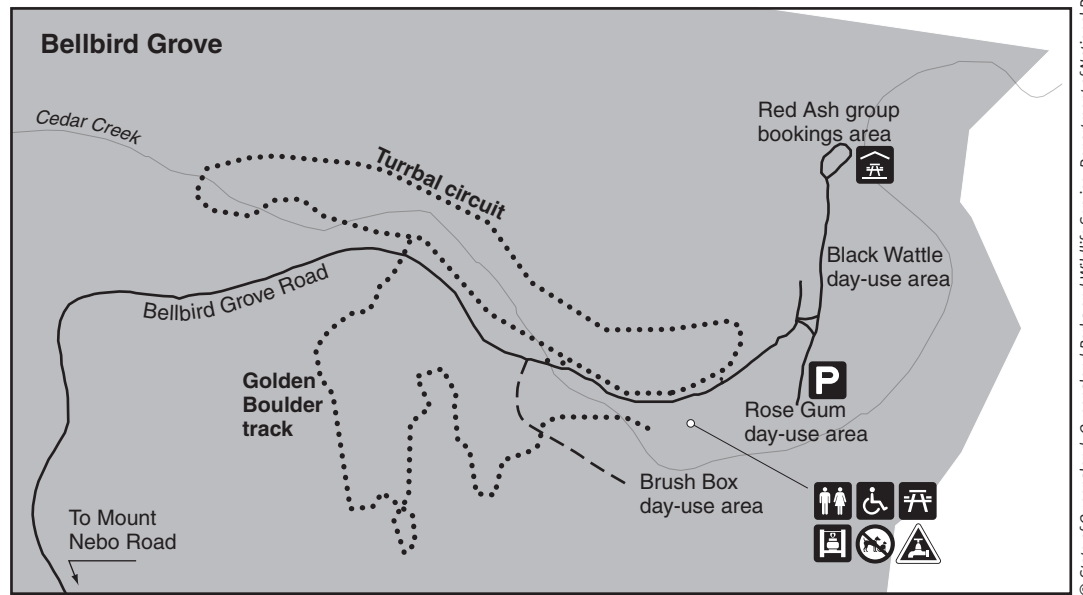

# D'Aguilar National Park map

## South D'Aguilar walking tracks

© State of Queensland. Queensland Parks and Wildlife Service, Department of National Parks, Recreation, Sport and Racing. MA517 September 2012