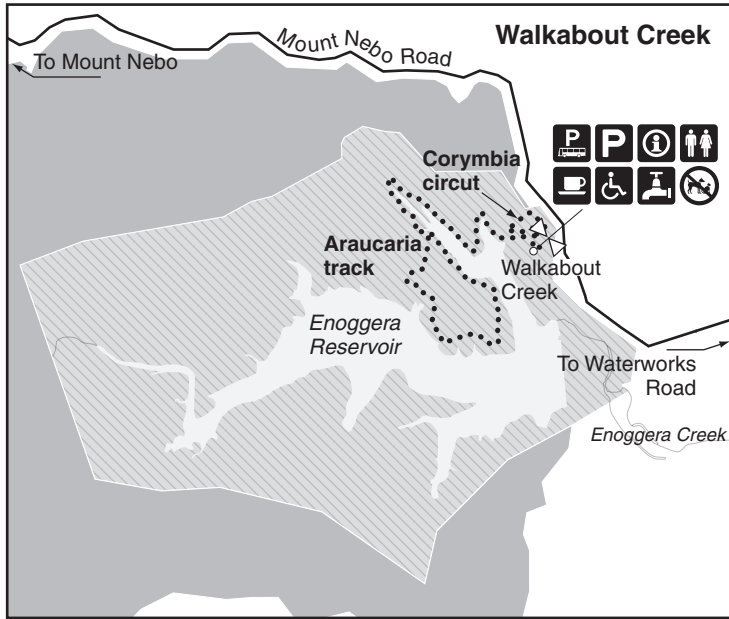

# D'Aguilar National Park map

## South D'Aguilar walking tracks

© State of Queensland. Queensland Parks and Wildlife Service, Department of National Parks, Recreation, Sport and Racing. MA517 September 2012