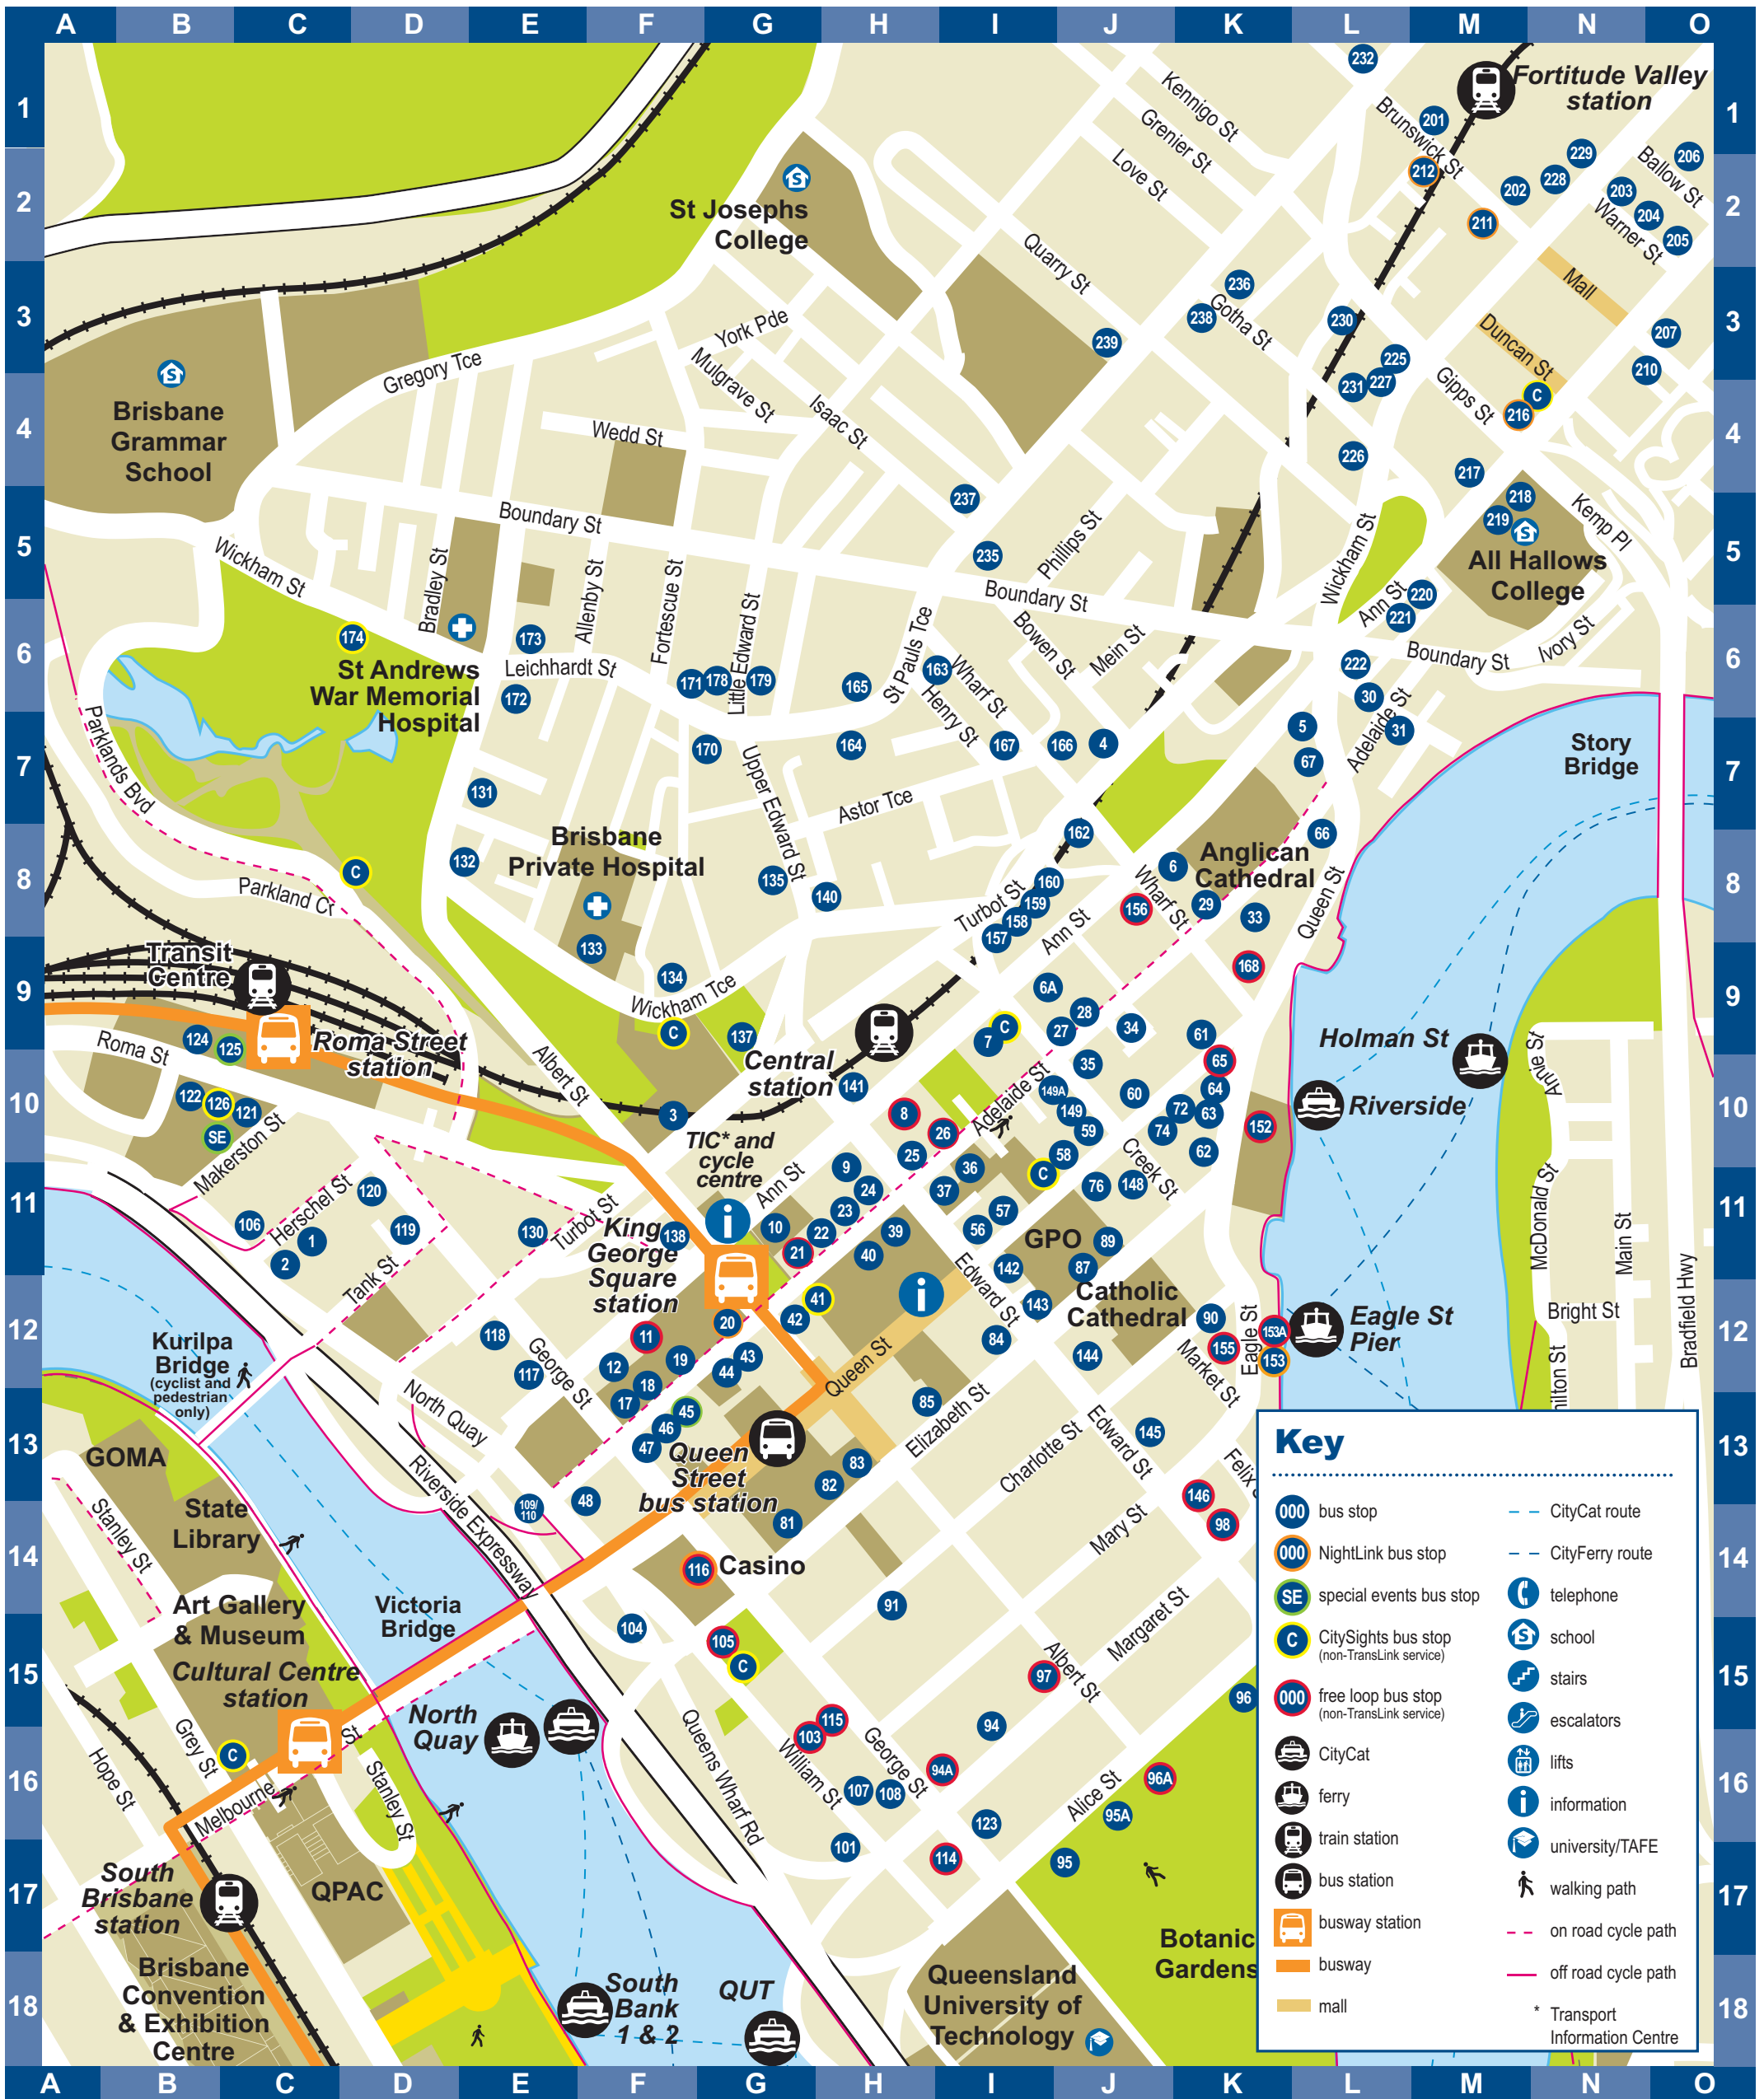

Brisbane CBD bus stop map

Effective 20 January 2014

Visit translink.com.au or call 13 12 30

Great state. Great opportunity.